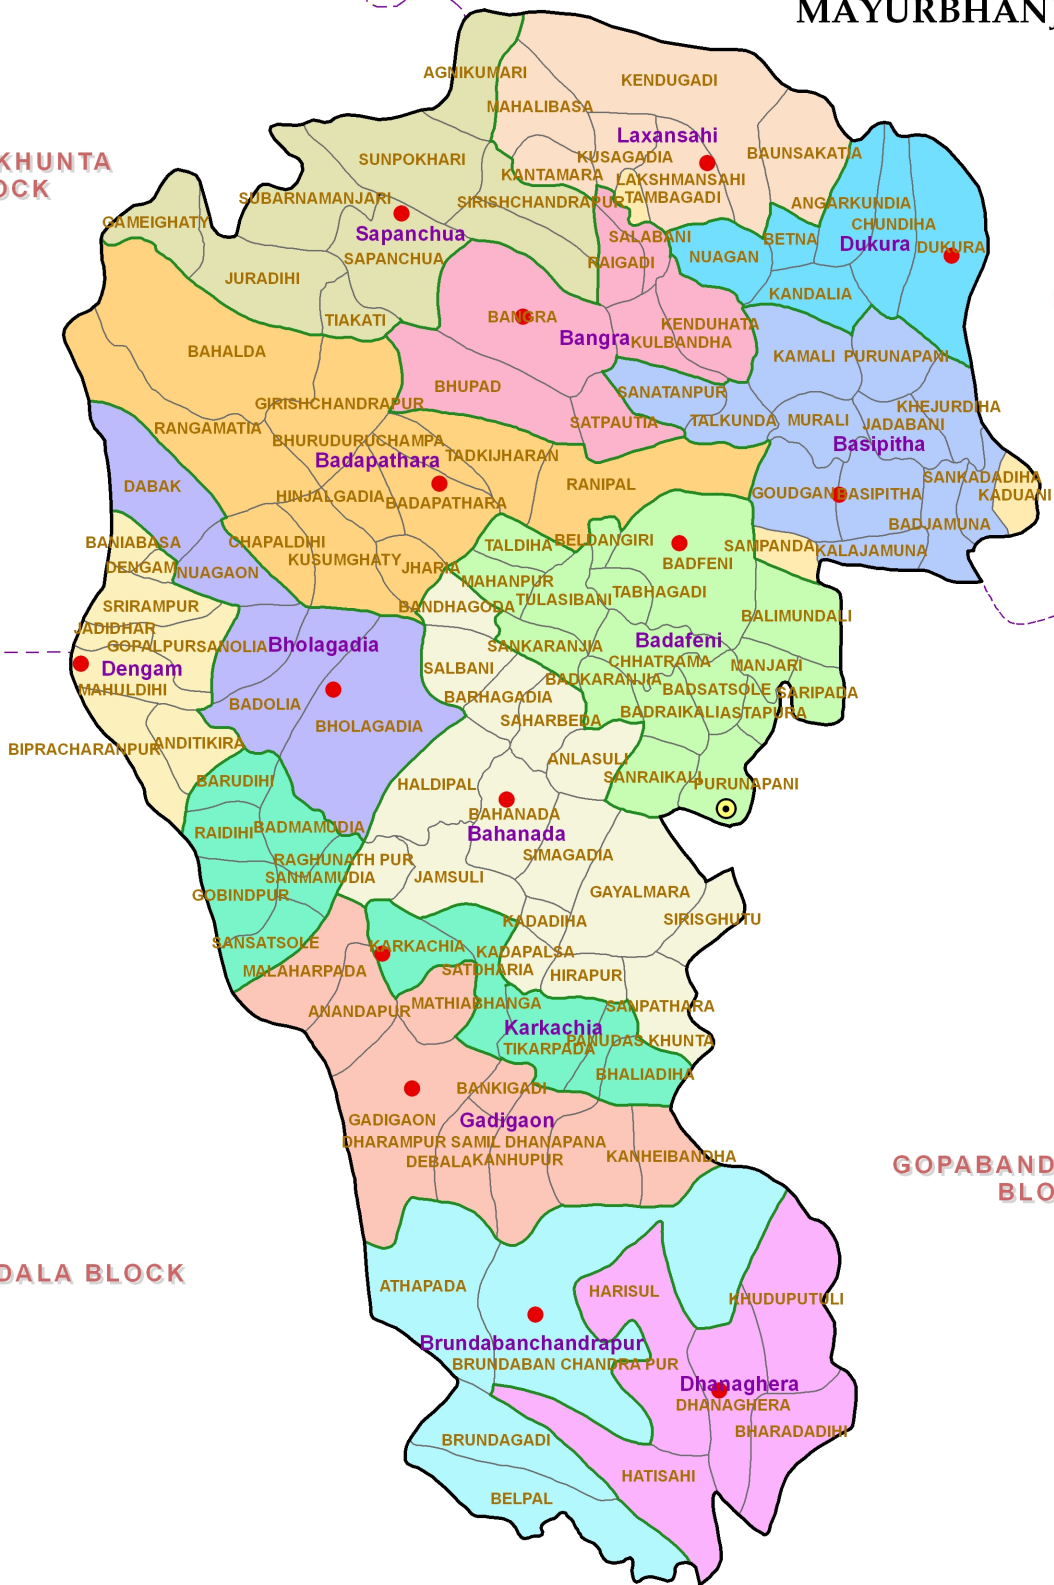

GRAM PANCHAYAT

KHUNTA BLOCK MAYURBHANJ DISTRICT

SHAMAKHUNTA BLOCK

BADASAHI BLOCK

GOPABANDHUNAGAR BLOCK

UDALA BLOCK

Map Composed By :
GIS Division,
NIC, Bhubaneswar

INDIA	ODISHA	MAYURBHANJ	LEGEND	
<p>Odisha</p>	<p>Mayurbhanj</p>	<p>Khunta Block</p>	<ul style="list-style-type: none"> Block Headquarter GP Headquarter 	<ul style="list-style-type: none"> Block Boundary GP Boundary Village Boundary Karkachia GP Name BHALIADIHA Village Name
Data Source : District Administration				